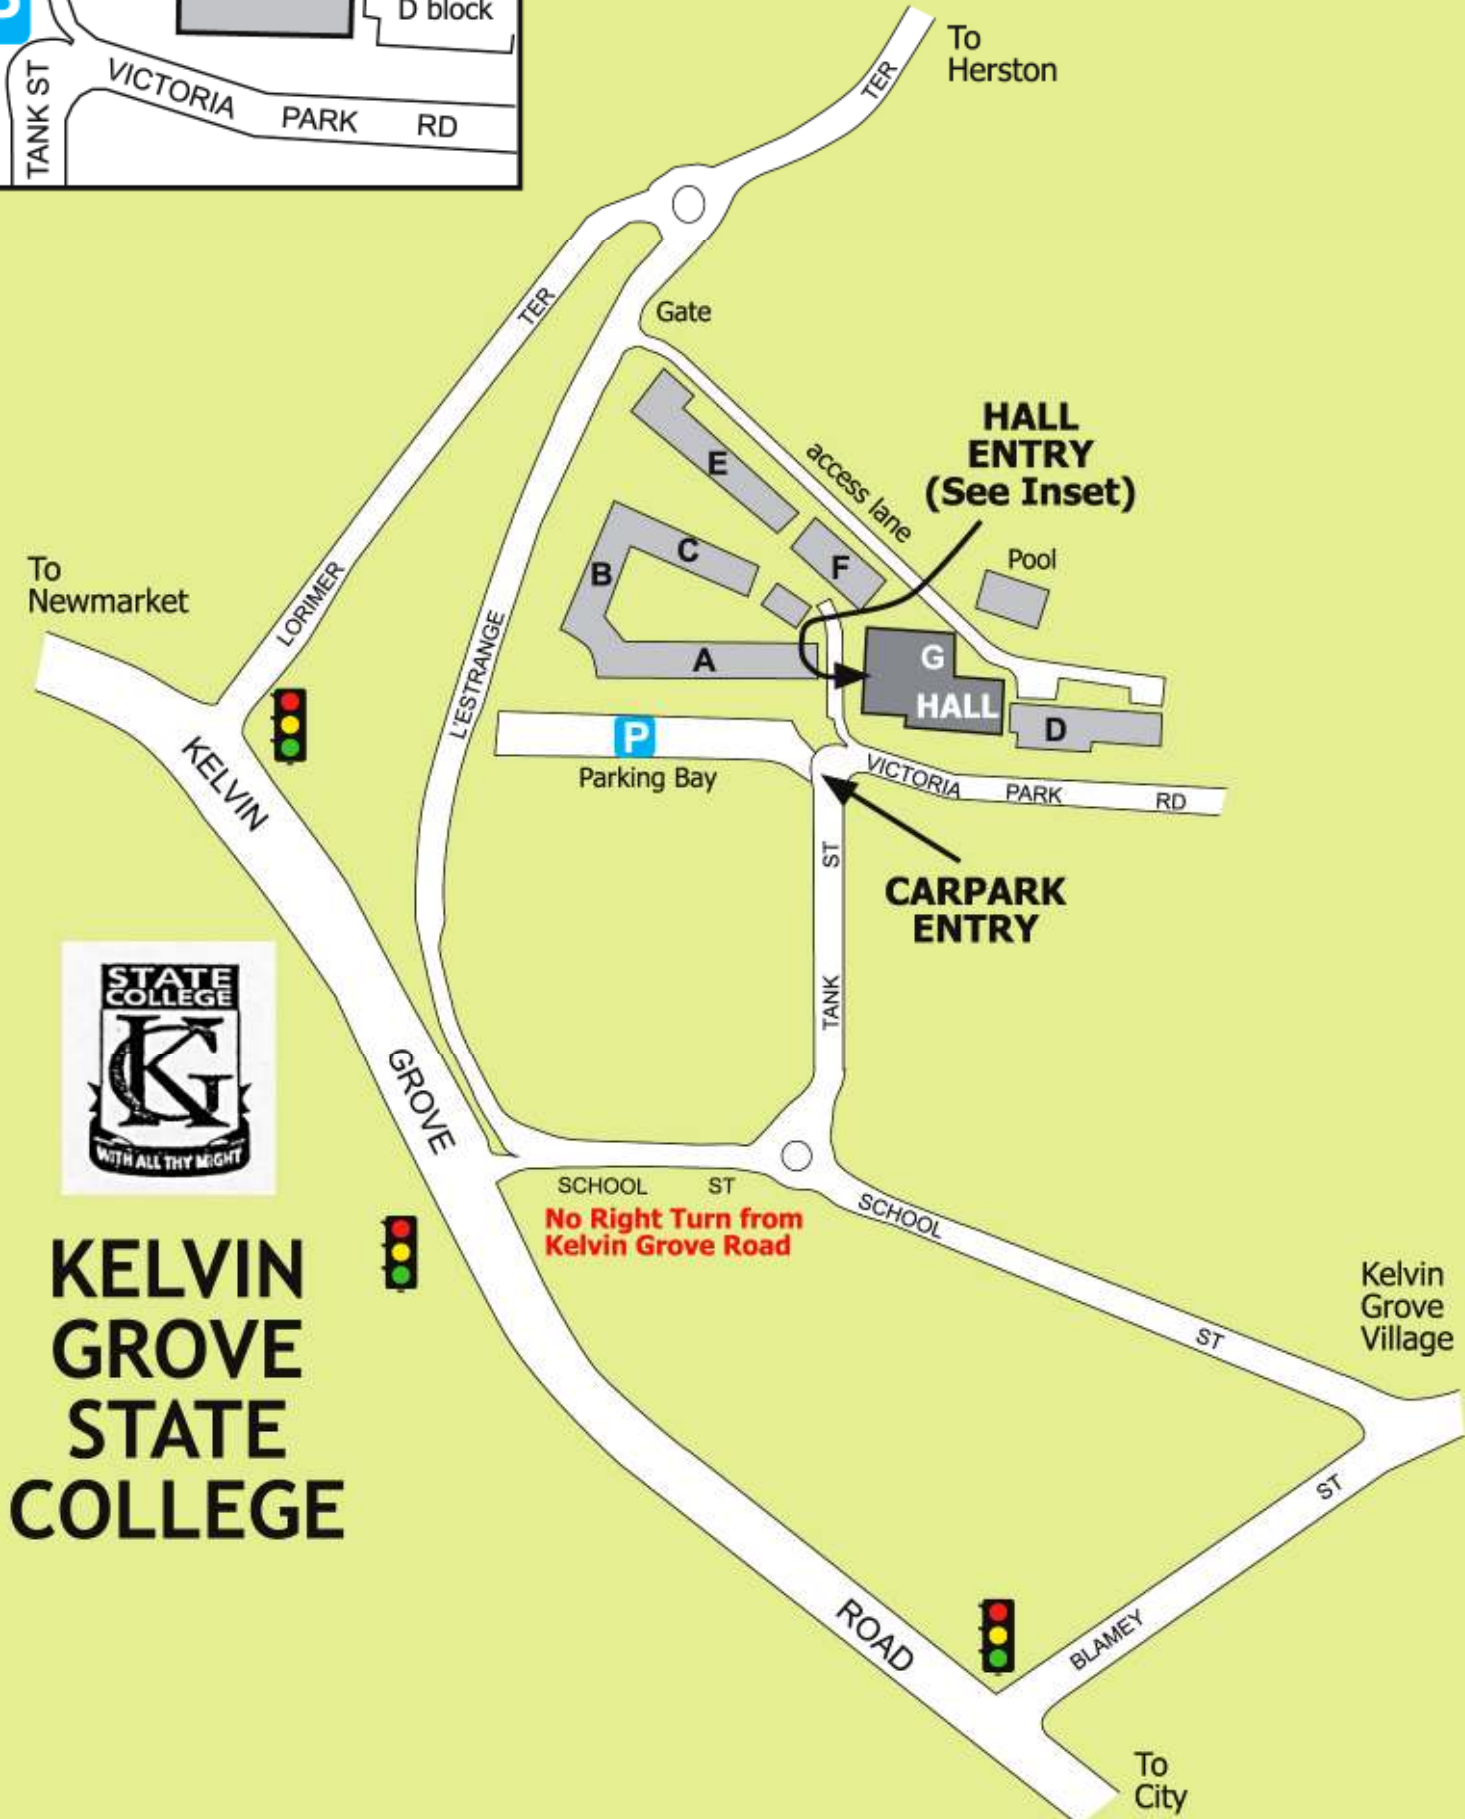

# Location of the College Assembly Hall and Christie Organ

**KELVIN GROVE STATE COLLEGE**